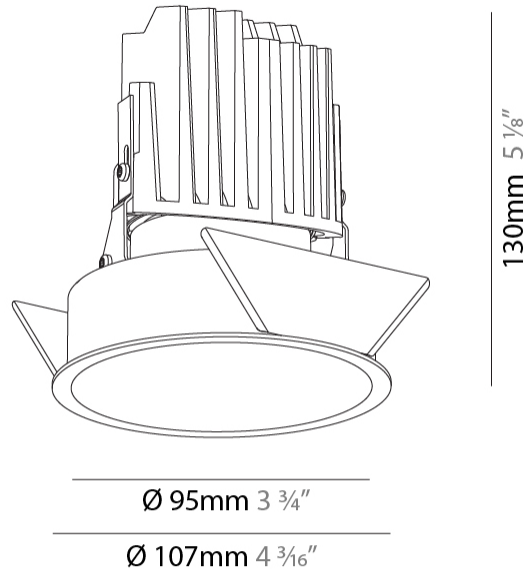

GENERAL

Series: Bioniq
Subseries: Bioniq Round Deep
Brand: Prolicht
Division: Architectural
Mounting Type: Recessed
Mounting Location: Ceiling
Subcategory: Downlight

PHYSICAL

Shape: Round
Diameter (mm): 107
Diameter (in): 4 3/16
Height (mm): 130
Height (in): 5 1/8
Ceiling Thickness (mm): 10 / 12.5 / 15
Ceiling Thickness (in): 3/8 or 1/2 or 9/16
Min. Recessing Depth (mm): 150
Min. Recessing Depth (in): 5 7/8
Light Distribution: Downlight
Weight (kg): 0.506
Weight (lbs): 1.12
Fixture Finish: SSR / BKV / CWI / CRY / HAB / LAG / UFT / ITA / RUA / RUR / MIC / FTG / MYG / TWT / LOD / PUS / FRO / FUP / KIA / POP / BLS / SPG / MEY / GOH / GUM / CHC / COM / ABZ / JAG / OBR / MOS / ROR
Fixture Material: Aluminum Die Cast
Cut-out Measurements: 98mm / 3 7/8"

ELECTRICAL

Lamp Type: LED (Zhaga Standard)
Total Output Wattage (W): 15
Dimming: Dali Dimming
Driver Included: No
Driver Location: Recessed Housing
Driver Type: Constant Current - 120Vac
Housing: See components
Input Voltage (V): 120
Constant Current (MA): 350

LED

Number of LEDs: 1
Color Temperature (°K): Warm Dim
Max. Delivered Lumen (lm): 760
Nominal Lumen (lm): 1140
CRI: >90 CRI

OPTICAL

Reflector: 20 / 40 / 60

RATINGS AND CERTIFICATIONS

Certified By: Certified for North American Standards
IP rating: IP20