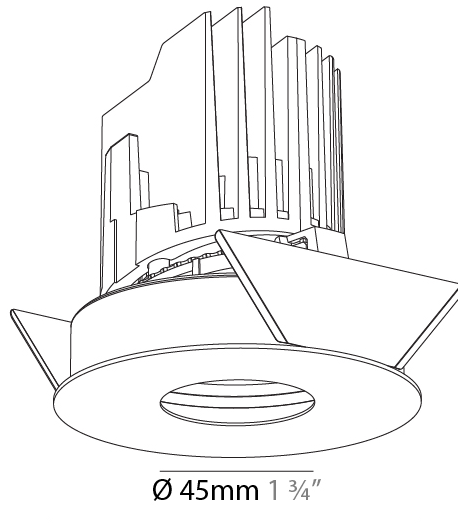

GENERAL

Series: Bioniq
Subseries: Bioniq Round Pinhole
Brand: Prolicht
Division: Architectural
Mounting Type: Recessed
Mounting Location: Ceiling
Subcategory: Downlight

PHYSICAL

Shape: Round
Diameter (mm): 107
Diameter (in): 4 3/16
Height (mm): 112
Height (in): 4 7/16
Ceiling Thickness (mm): 10 / 12.5 / 15
Ceiling Thickness (in): 3/8 or 1/2 or 9/16
Min. Recessing Depth (mm): 130
Min. Recessing Depth (in): 5 1/8
Light Distribution: Adjustable / Downlight
Weight (kg): 0.456
Weight (lbs): 1
Fixture Finish: SSR / BKV / CWI / CRY / HAB / LAG / UFT / ITA / RUA / RUR / MIC / FTG / MYG / TWT / LOD / PUS / FRO / FUP / KIA / POP / BLS / SPG / MEY / GOH / GUM / CHC / COM / ABZ / JAG / OBR / MOS / ROR
Fixture Material: Aluminum Die Cast
Cut-out Measurements: 98mm / 3 7/8"

ELECTRICAL

Lamp Type: LED (Zhaga Standard)
Total Output Wattage (W): 15
Dimming: Dali Dimming
Driver Included: No
Driver Location: Recessed Housing
Driver Type: Constant Current - 120Vac
Housing: See components
Input Voltage (V): 120
Constant Current (MA): 350

LED

Number of LEDs: 1
Color Temperature (°K): Warm Dim
Max. Delivered Lumen (lm): 760
Nominal Lumen (lm): 1140
CRI: >90 CRI
Lamp Life (hrs): 50000

OPTICAL

Reflector: 20 / 40 / 60
Adjustability: Rotational 355°, Tilt 30°

RATINGS AND CERTIFICATIONS

Certified By: Certified for North American Standards
IP rating: IP20

PROJECT
TYPE
SPECIFIER
QUANTITY
DATE

112mm 4 7/16"