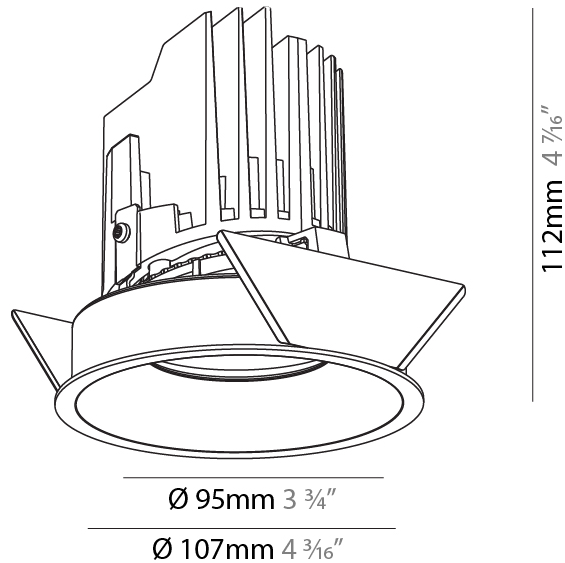

GENERAL

Series: Bioniq
Subseries: Bioniq Round Semi Adjustable
Brand: Prolight
Division: Architectural
Mounting Type: Recessed
Mounting Location: Ceiling
Subcategory: Downlight

PHYSICAL

Shape: Round
Diameter (mm): 107
Diameter (in): 4 3/16
Height (mm): 112
Height (in): 4 7/16
Ceiling Thickness (mm): 10 / 12.5 / 15
Ceiling Thickness (in): 3/8 or 1/2 or 9/16
Min. Recessing Depth (mm): 130
Min. Recessing Depth (in): 5 1/8
Light Distribution: Adjustable / Downlight
Weight (kg): 0.435
Weight (lbs): 0.96
Fixture Finish: SSR / BKV / CWI / CRY / HAB / LAG / UFT / ITA / RUA / RUR / MIC / FTG / MYG / TWT / LOD / PUS / FRO / FUP / KIA / POP / BLS / SPG / MEY / GOH / GUM / CHC / COM / ABZ / JAG / OBR / MOS / ROR
Fixture Material: Aluminum Die Cast
Cut-out Measurements: 98mm / 3 7/8"

ELECTRICAL

Lamp Type: LED (Zhaga Standard)
Total Output Wattage (W): 15
Dimming: Dali Dimming
Driver Included: No
Driver Location: Recessed Housing
Driver Type: Constant Current - 120Vac
Housing: See components
Input Voltage (V): 120
Constant Current (MA): 350

LED

Number of LEDs: 1
Color Temperature (°K): Warm Dim
Max. Delivered Lumen (lm): 760
Nominal Lumen (lm): 1140
CRI: >90 CRI
Lamp Life (hrs): 50000

OPTICAL

Reflector: 20 / 40 / 60
Adjustability: Rotational 355°, Tilt 10°

RATINGS AND CERTIFICATIONS

Certified By: Certified for North American Standards
IP rating: IP20