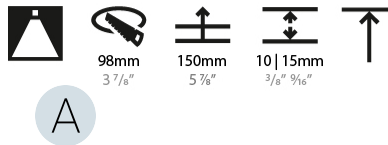

GENERAL

Series: Bioniq
Subseries: Bioniq Round Deep
Brand: Prolicht
Division: Architectural
Mounting Type: Recessed
Mounting Location: Ceiling
Subcategory: Downlight

PHYSICAL

Shape: Round
Diameter (mm): 107
Diameter (in): 4 3/16
Height (mm): 130
Height (in): 5 1/8
Ceiling Thickness (mm): 10 / 12.5 / 15
Ceiling Thickness (in): 3/8 or 1/2 or 9/16
Min. Recessing Depth (mm): 150
Min. Recessing Depth (in): 5 7/8
Light Distribution: Downlight
Weight (kg): 0.506
Weight (lbs): 1.12
Fixture Finish: SSR / BKV / CWI / CRY / HAB / LAG / UFT / ITA / RUA / RUR / MIC / FTG / MYG / TWT / LOD / PUS / FRO / FUP / KIA / POP / BLS / SPG / MEY / GOH / GUM / CHC / COM / ABZ / JAG / OBR / MOS / ROR
Fixture Material: Aluminum Die Cast
Cut-out Measurements: 98mm / 3 7/8"

ELECTRICAL

Lamp Type: LED (Zhaga Standard)
Total Output Wattage (W): 15
Dimming: Dali Dimming
Driver Included: No
Driver Location: Recessed Housing
Driver Type: Constant Current - 120Vac
Housing: See components
Input Voltage (V): 120
Constant Current (MA): 350

LED

Number of LEDs: 1
Color Temperature (°K): Warm Dim
Max. Delivered Lumen (lm): 760
Nominal Lumen (lm): 1140
CRI: >90 CRI

OPTICAL

Reflector: 20 / 40 / 60

RATINGS AND CERTIFICATIONS

Certified By: Certified for North American Standards
IP rating: IP20