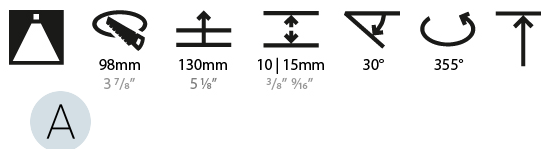

GENERAL

Series: Bioniq
Subseries: Bioniq Square Pinhole
Brand: Prolicht
Division: Architectural
Mounting Type: Recessed
Mounting Location: Ceiling
Subcategory: Downlight

PHYSICAL

Shape: Square
Length (mm): 107
Length (in): 4 ³/₁₆"
Width (mm): 107
Width (in): 4 ³/₁₆"
Depth (mm): 112
Depth (in): 4 ⁷/₁₆"
Ceiling Thickness (mm): 10 / 12.5 / 15
Ceiling Thickness (in): 3/8 or 1/2 or 9/16
Min. Recessing Depth (mm): 130
Min. Recessing Depth (in): 5 ¹/₈"
Light Distribution: Adjustable / Downlight
Weight (kg): 0.463
Weight (lbs): 1.02
Fixture Finish: SSR / BKV / CWI / CRY / HAB / LAG / UFT / ITA / RUA / RUR / MIC / FTG / MYG / TWT / LOD / PUS / FRO / FUP / KIA / POP / BLS / SPG / MEY / GOH / GUM / CHC / COM / ABZ / JAG / OBR / MOS / ROR
Fixture Material: Aluminum Die Cast
Cut-out Measurements: 98mm / 3 7/8"

ELECTRICAL

Lamp Type: LED (Zhaga Standard)
Total Output Wattage (W): 15
Dimming: Dali Dimming
Driver Included: No
Driver Location: Recessed Housing
Driver Type: Constant Current - 120Vac
Housing: See components
Input Voltage (V): 120
Constant Current (MA): 350

LED

Number of LEDs: 1
Color Temperature (°K): Warm Dim
Max. Delivered Lumen (lm): 760
Nominal Lumen (lm): 1140
CRI: >90 CRI
Lamp Life (hrs): 50000

OPTICAL

Reflector°: 20 / 40 / 60
Adjustability: Rotational 355°; Tilt 30°

RATINGS AND CERTIFICATIONS

Certified By: Certified for North American Standards
IP rating: IP20