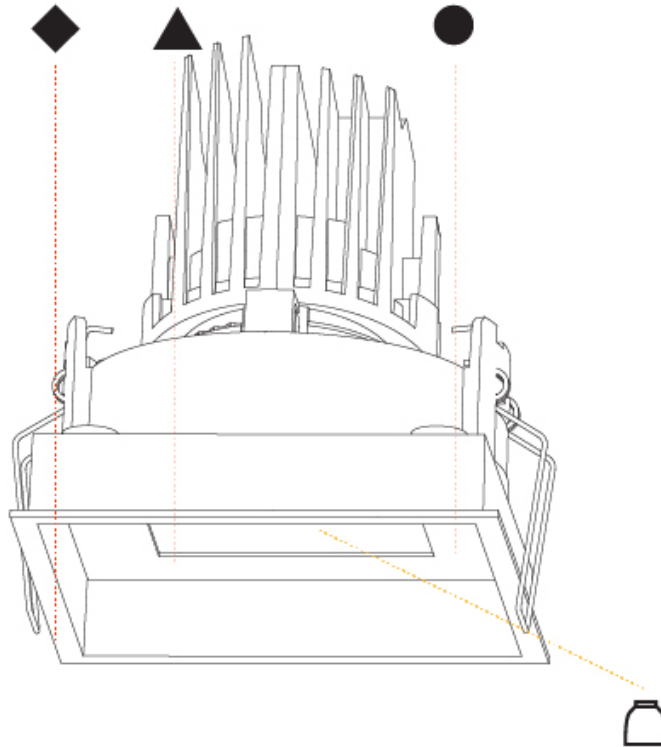

BIONIQ SQUARE ADJUSTABLE COMFORT RECESSED

A35551-

PROJECT
TYPE
SPECIFIER
QUANTITY
DATE

A